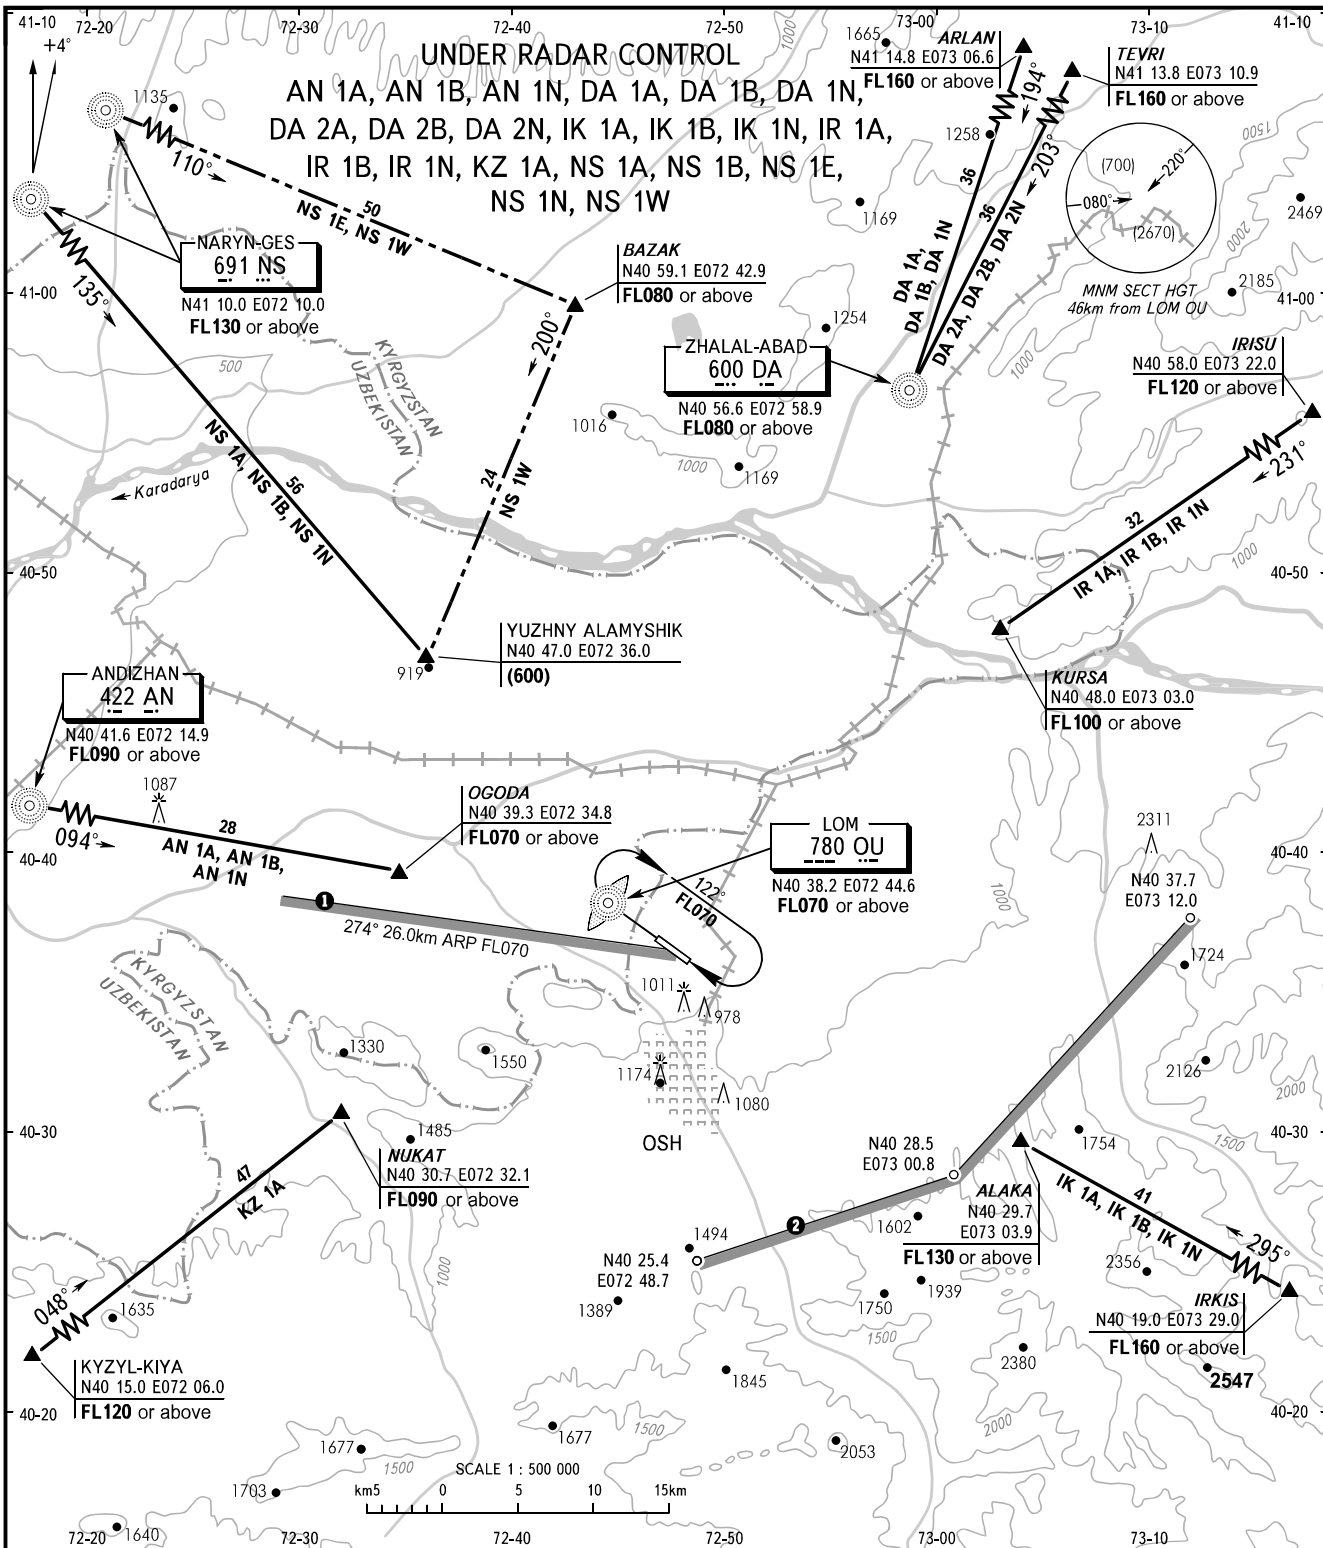

STANDARD ARRIVAL CHART
 INSTRUMENT (STAR) - ICAO

TRANSITION
 LEVEL : FL070

OSH, KYRGYZSTAN
 OSH
 RWY 12

APPROACH	124.2
TOWER	118.3

WARNING:
 ① Line to the S of which flights below FL070 are PROHIBITED.
 ② Line to the SE of which flights below FL130 are PROHIBITED.

BEARINGS AND TRACKS ARE MAGNETIC
 ALTITUDES, HEIGHTS AND ELEVATIONS ARE IN METRES
 DISTANCES ARE IN KILOMETRES